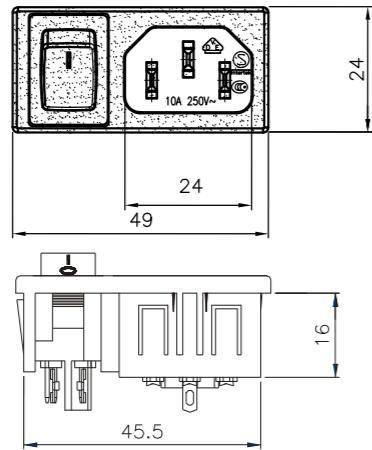

ROCKER SWITCH IEC Inlet With ROCKER SWITCH

CONNECT YOUR LIFE...

HIGH QUALITY
SAFETY QUARANTEED

ADAPTER

RONG FENG INDUSTRIAL

SS-120+RF-1003

(RF-1003)
Rating:10A 250V AC 1/3HP TV-5
Approvals:UL/CSA

Rating:8A/80A 250V AC T85
10(A) 250V AC T85
Approvals:VDE/SEMKO/CQC/KTL

(SS-120)
Rating:15A 250V AC
Approvals:UL/CSA

Rating:10A 250V AC
Approvals:VDE/SEMKO/CCC/KTL

RF-5001

Rating:15A 125V AC
Approvals:BSMI

SS-5C

Rating:15A 125V AC
Approvals:BSMI

SS-5C-1

Rating:7A 125V AC
Approvals:BSMI

SS-5E

Rating:7A 125V AC

RF-2004+RF-1003 (With Fuse Holder)

(RF-2004)
Rating:10A 250V AC
Approvals:UL/CSA/VDE/CCC/KTL

(RF-1003)
Rating:10A 250V AC 1/3 HP TV-5
Approvals:UL/CSA

Rating:8A/80A 250V AC T85
10A(4) 250V AC T85
Approvals:VDE/SEMKO/CQC/KTL