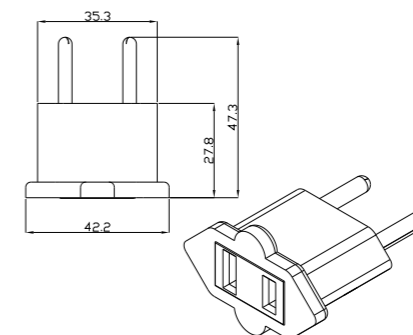

SS-5E

Rating:7A 125V AC