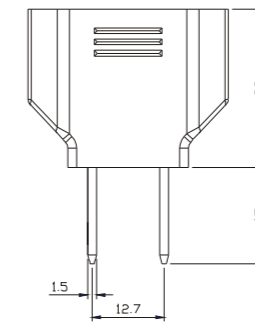

SS-5C-1

Rating:7A 125V AC
Approvals:BSMI