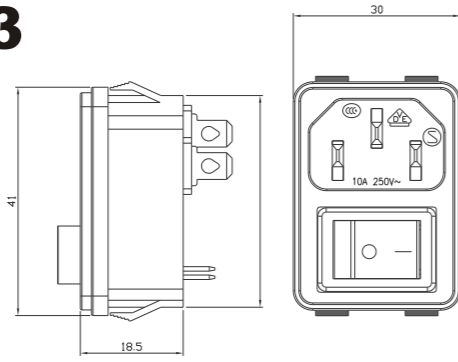

ROCKER SWITCH IEC Inlet With ROCKER SWITCH

CONNECT YOUR LIFE...

HIGH QUALITY
SAFETY QUARANTEED

ADAPTER

RONG FENG INDUSTRIAL

SS-120+RF-1003

(RF-1003)
Rating:10A 250V AC 1/3HP TV-5
Approvals:UL/CSA

Rating:8A/80A 250V AC T85
10(A) 250V AC T85
Approvals:VDE/SEMKO/CQC/KTL

SS-5E

Rating:7A 125V AC

RF-2004+RF-1003 (With Fuse Holder)

(RF-2004)
Rating:10A 250V AC
Approvals:UL/CSA/VDE/CCC/KTL

(RF-1003)
Rating:10A 250V AC 1/3 HP TV-5
Approvals:UL/CSA

Rating:8A/80A 250V AC T85
10A(4) 250V AC T85
Approvals:VDE/SEMKO/CQC/KTL