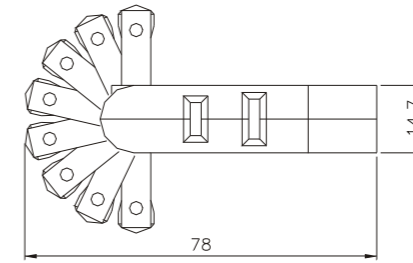

RF-5001

Rating:15A 125V AC
Approvals:BSMI