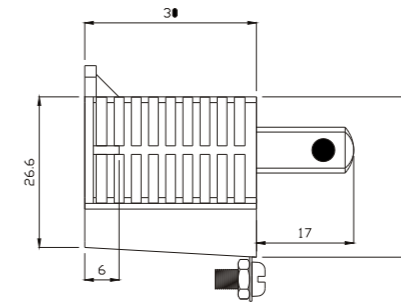

SS-5C

Rating:15A 125V AC
Approvals:BSMI